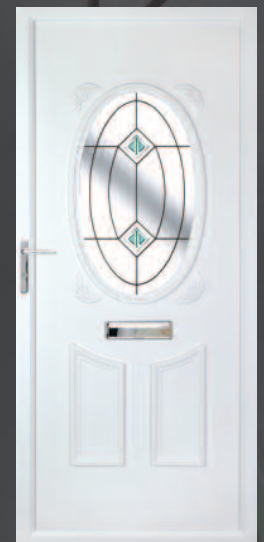

**Diamond**  
Red

**Canterbury 2** Nrff 3.2

**Lincoln 2** Nrff 2.2

**Norwich 2** Nrff 1.2

**Lancaster 3** Nrff 8.3

**Oxford 1** Nrff 7.1

**Small Square**  
Blue line

**Small Square**  
Blue

Anthracite Grey

Blue

Cream

“Our colour range now includes all of these vibrant foiled colours in addition to Rosewood, Sherwood Oak, Mahogany and our standard white”.

...a stunning entrance

Schwarzbraun

nice  
door...  
PANELS