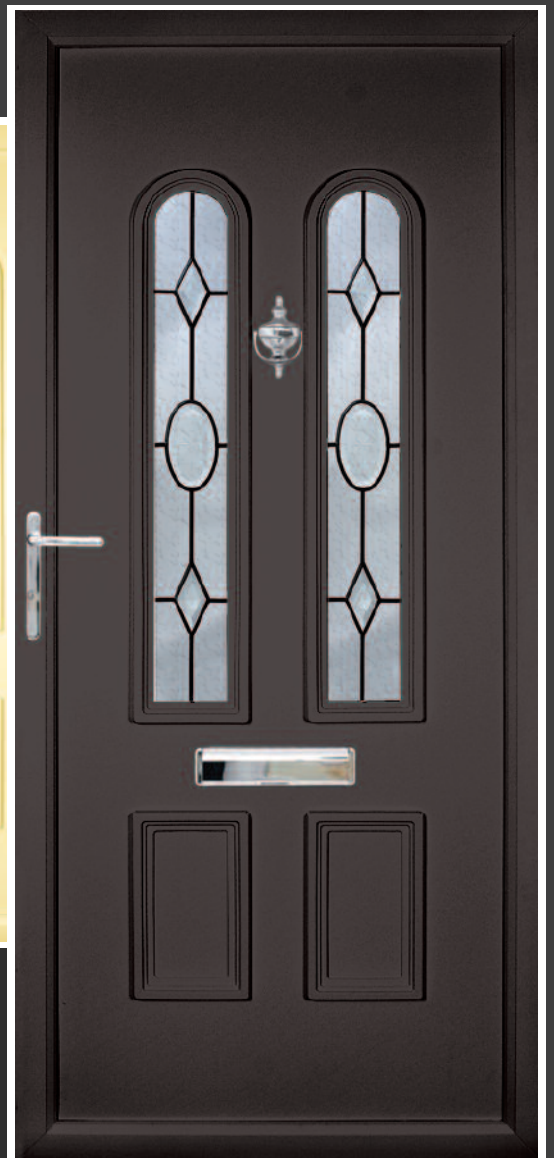

# A luxurious range of doors to give any

**Canterbury 2** Nrff 4.2

**Lincoln 2** Nrff 4.2

**Cambridge 1** Nrff 5.1

**Selby 1** Nrff 9.1

**Diamond**  
Black & White

**Diamond**  
Black

**Diamond**  
Butterscotch

Anthracite Grey

Blue

Cream

“Our colour range now includes all of these vibrant foiled colours in addition to Rosewood, Sherwood Oak, Mahogany and our standard white”.

...a stunning entrance

Schwarzbraun

nice  
door...  
PANELS